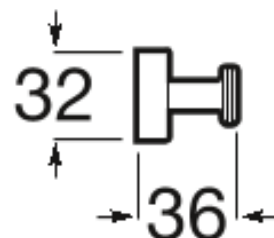

SONATA

Robe hook (installation with screws or adhesive)

DIMENSIONS

Length	71 mm
Width	32 mm
Height	36 mm

COLOURS AND FINISHES

PRICE (VAT INCLUDED)

£30.80

FEATURES

- Finish: Chrome, matte black
- Fixing kit: Included
- Installation options: With screws or adhesive
- Installation type: Wall-mounted
- Material: Metal
- Maximum weight supported (Kg): 5
- Shape: Rectangular

TECHNICAL DRAWINGS