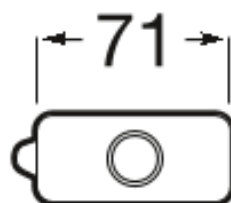

SONATA

Robe hook (installation with screws or adhesive)

DIMENSIONS

Length	71 mm
Width	32 mm
Height	36 mm

COLOURS AND FINISHES

PRICE (VAT INCLUDED)

£30.80

FEATURES

- Finish: Chrome, matte black
- Fixing kit: Included
- Installation options: With screws or adhesive
- Installation type: Wall-mounted
- Material: Metal
- Maximum weight supported (Kg): 5
- Shape: Rectangular

TECHNICAL DRAWINGS